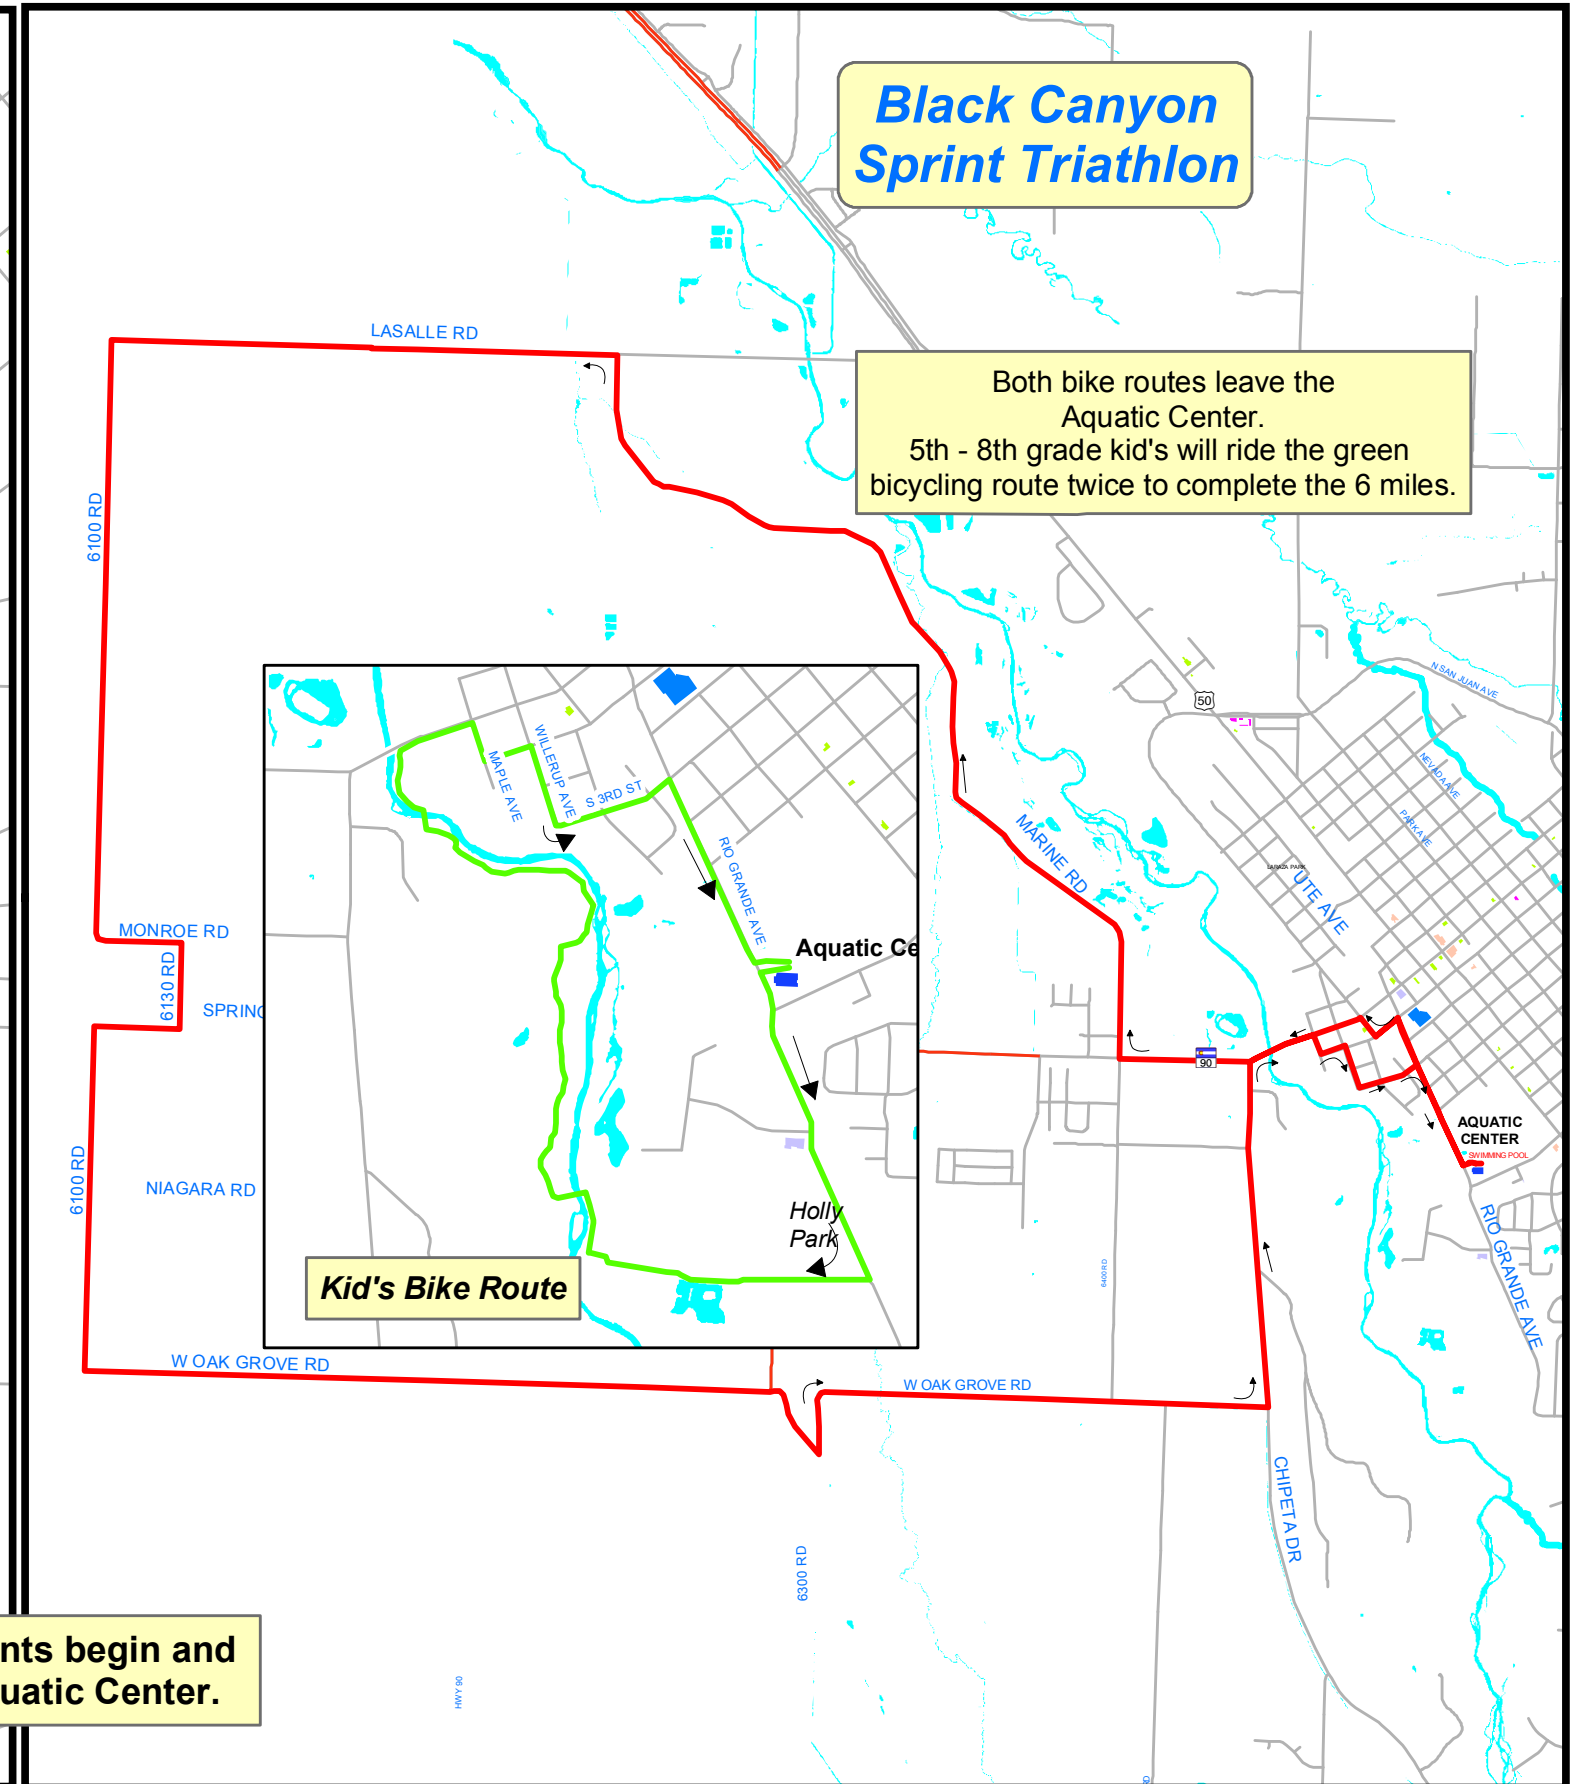

- Legend**
- Route
- Adult Running Route
  - Kid's 1 - 4 Running Route
  - Kid's 5 - 8 Running Route
  - Skate Park/Hockey Rink

**Running Routes**

**Montrose, CO**  
**October 3, 2009**

- Legend**
- Adult Bike Route
  - Kid's Bike Route

**Bike Routes**